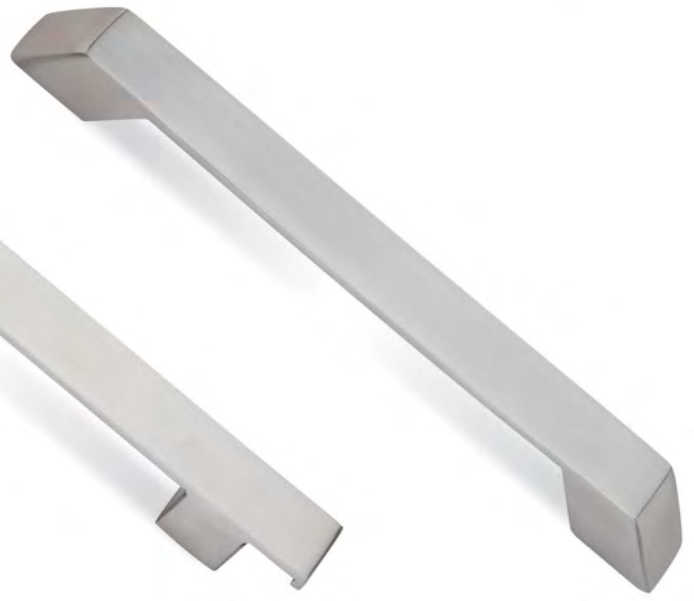

SPH 4002

SPH 4003