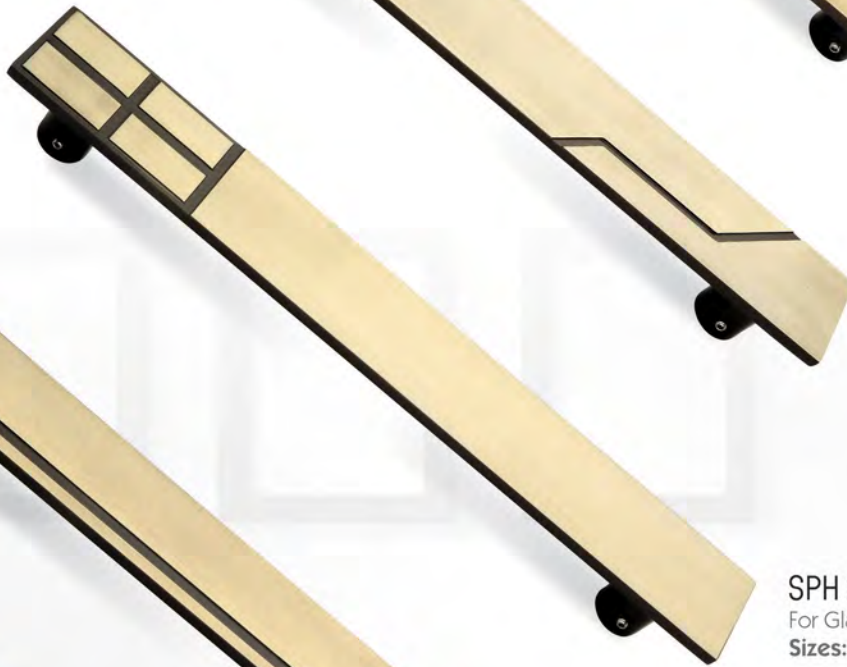

SPH 2012
For Glass & Wooden Doors
Sizes: 12", 18" & 24"

Stainless Steel Pull Handles

SPH 2051
For Glass & Wooden Doors
Sizes: 12", 18" & 24"

SPH 2052
For Glass & Wooden Doors
Sizes: 12", 18" & 24"

SPH 2053
For Glass & Wooden Doors
Sizes: 12", 18" & 24"

SPH 2054
For Glass & Wooden Doors
Sizes: 12", 18" & 24"

SPH 2055
For Glass & Wooden Doors
Sizes: 12", 18" & 24"

zeenX

Exclusive Stainless steel
Pull Handles

Stainless Steel Pull Handles

zeenX

SPH 2056
For Glass & Wooden Doors
Sizes: 12", 18" & 24"