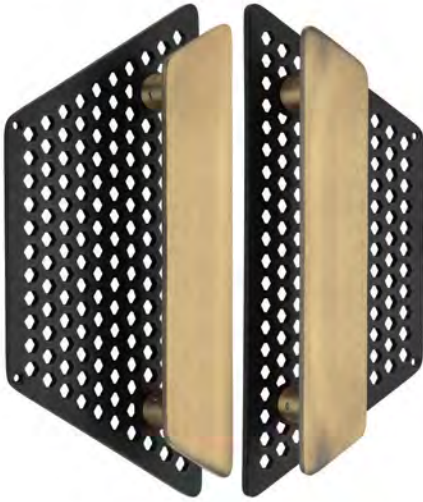

SPH 2054
For Glass & Wooden Doors
Sizes: 12", 18" & 24"

SPH 2055
For Glass & Wooden Doors
Sizes: 12", 18" & 24"

zeenX

Exclusive Stainless steel
Pull Handles

Stainless Steel Pull Handles

zeenX

SPH 2056
For Glass & Wooden Doors
Sizes: 12", 18" & 24"

SPH 2057
For Glass & Wooden Doors
Sizes: 12", 18" & 24"

SPH 2058
For Glass & Wooden Doors
Sizes: 12", 18" & 24"

SPH 2059
For Glass & Wooden Doors
Sizes: 12", 18" & 24"

SPH 2060
For Glass & Wooden Doors
Sizes: 12", 18" & 24"

zeenX

Stainless Steel
Pull Handles

Stainless Steel Pull Handles

zeenX

SPH 2061
For Glass & Wooden Doors
Sizes: 8", 10" & 12"

SPH 2062
For Glass & Wooden Doors
Sizes: 8", 10" & 12"

SPH 2063
For Glass & Wooden Doors
Sizes: 8", 10" & 12"