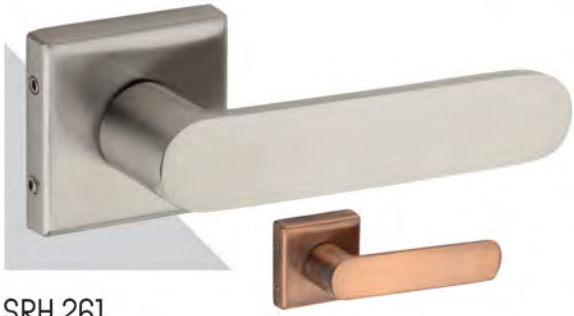

IRIS
Description: CY, KY & Br
Sizes: 8" & 10"

Stainless Steel
Rose Handles

SRH 251

SRH 252

CY Key Hole

SRH 253

SRH 254

SRH 255

SRH 256

SRH 257

zeenX

Stainless Steel
Rose Handles

SRH 258

SRH 259

SRH 260

SRH 261

SRH 262

SRH 263

Stainless Steel Rose Handles

zeenX

SRH 264

SRH 265

SRH 266

zeenX

Zinc
Mortice Handles

ZMH 301
Description: CY, KY & Br
Sizes: 8" & 10"

ZMH 302
Description: CY, KY & Br
Sizes: 8" & 10"

ZMH 303
Description: CY, KY & Br
Sizes: 8" & 10"

ZMH 304
Description: CY, KY & Br
Sizes: 8"