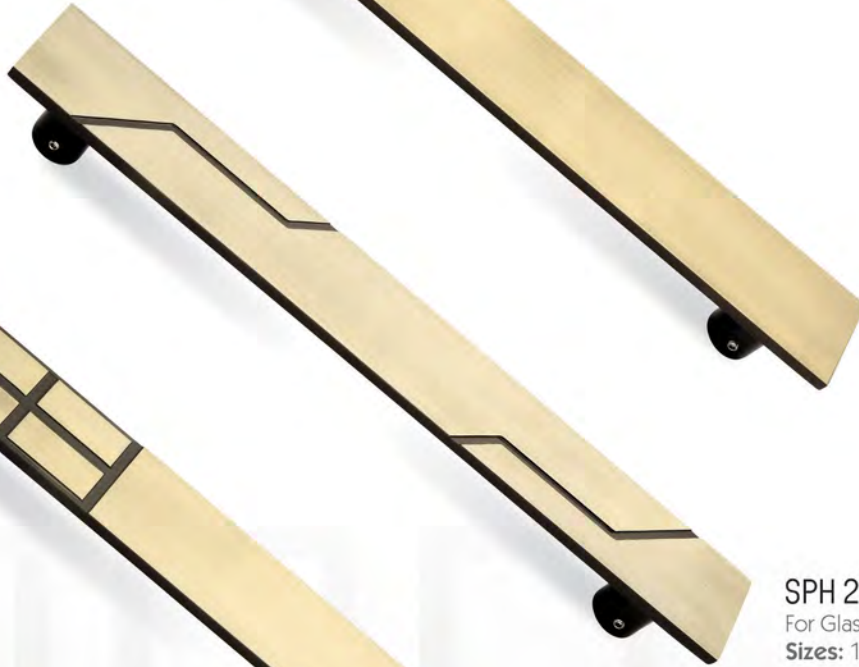

SPH 2008
For Glass & Wooden Doors
Sizes: 12", 18" & 24"

SPH 2009
For Glass & Wooden Doors
Sizes: 12", 18" & 24"

SPH 2010
For Glass & Wooden Doors
Sizes: 12", 18" & 24"

SPH 2011
For Glass & Wooden Doors
Sizes: 12", 18" & 24"

SPH 2012
For Glass & Wooden Doors
Sizes: 12", 18" & 24"

Stainless Steel Pull Handles

SPH 2051
For Glass & Wooden Doors
Sizes: 12", 18" & 24"

SPH 2052
For Glass & Wooden Doors
Sizes: 12", 18" & 24"

SPH 2053
For Glass & Wooden Doors
Sizes: 12", 18" & 24"

SPH 2054
For Glass & Wooden Doors
Sizes: 12", 18" & 24"

SPH 2055
For Glass & Wooden Doors
Sizes: 12", 18" & 24"

zeenX

Exclusive Stainless steel
Pull Handles

Stainless Steel Pull Handles

zeenX

SPH 2056
For Glass & Wooden Doors
Sizes: 12", 18" & 24"