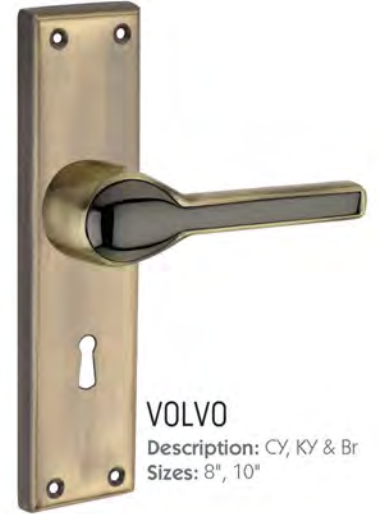

zeenX

Aluminium
Mortise Handles

Breeza

Description: CY, KY & Br
Sizes: 8" & 10"

Tulip

Description: CY, KY & Br
Sizes: 8" & 10"

CUBA

Description: CY, KY & Br
Sizes: 8", 10"

VENUS

Description: CY, KY & Br
Sizes: 8" & 10"

FORTUNE

Description: CY, KY & Br
Sizes: 8", 10"

VOLVO

Description: CY, KY & Br
Sizes: 8", 10"

Aluminium Handle
SS Plate

AMH 401