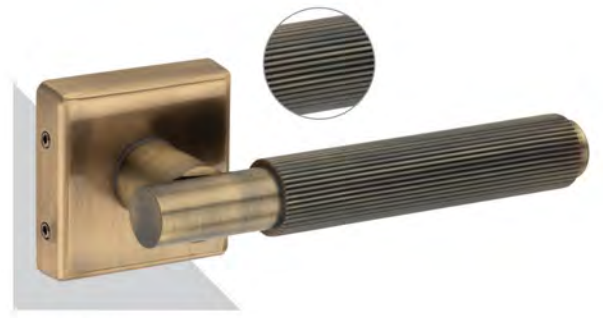

VENUS

Description: CY, KY & Br
Sizes: 8" & 10"

FORTUNE

Description: CY, KY & Br
Sizes: 8", 10"

VOLVO

Description: CY, KY & Br
Sizes: 8", 10"

Aluminium Handle
SS Plate

AMH 401

Description: CY, KY & Br
Sizes: 8" & 10"

AMH 402

Description: CY, KY & Br
Sizes: 8" & 10"

AMH 403

Description: CY, KY & Br
Sizes: 8" & 10"

AMH 404

Description: CY, KY & Br
Sizes: 8", 10"

ARH 451